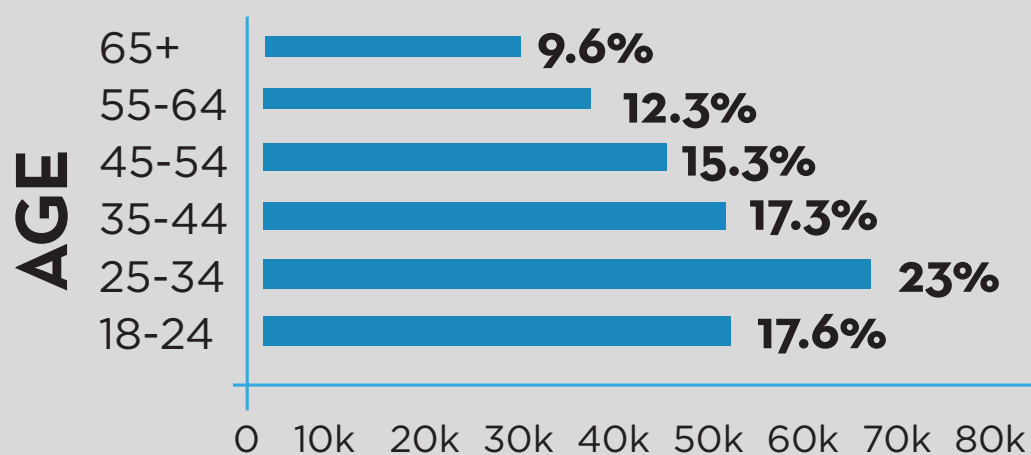

FACEBOOK USERS IN LANCASTER COUNTY

A SNAPSHOT OF WHAT THE DATA-COLLECTING GIANT KNOWS ABOUT COUNTY RESIDENTS 18+.

f 280,000
users in Lancaster County (18+)

55% FEMALES ♀ ♂ 45% MALES

89% have a mobile device

EDUCATION

11,000 COLLEGE STUDENTS

71,000 HIGH SCHOOL GRADUATES

120,000 HIGHER EDUCATION DEGREES

INTERESTS

66k AGRICULTURE

39k HUNTING

47k DATING

72k GARDENING

180k READING

26k MEDIATION

HOUSEHOLD INCOME

8.3%

\$30-40K

11%

\$40-50K