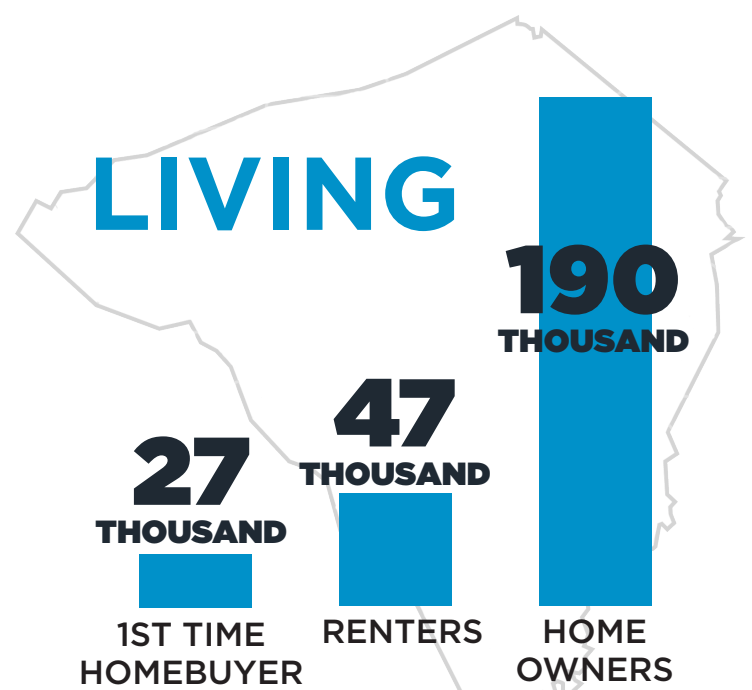

FACEBOOK USERS IN LANCASTER COUNTY

A SNAPSHOT OF WHAT THE DATA-COLLECTING GIANT KNOWS ABOUT COUNTY RESIDENTS 18+.

f 280,000
users in Lancaster County (18+)

55% FEMALES ♀ ♂ 45% MALES

89% have a mobile device

EDUCATION

11,000 COLLEGE STUDENTS

71,000 HIGH SCHOOL GRADUATES

120,000 HIGHER EDUCATION DEGREES

INTERESTS

66k AGRICULTURE

39k HUNTING

47k DATING

72k GARDENING

180k READING

26k MEDIATION

HOUSEHOLD INCOME

8.3%

\$30-40K

11%

\$40-50K

26.3%

\$50-75K

14.3%

\$75-100K

11.3%

\$100K +

WHO'S LOVING THE WALKING DEAD???

140k COUPON USERS