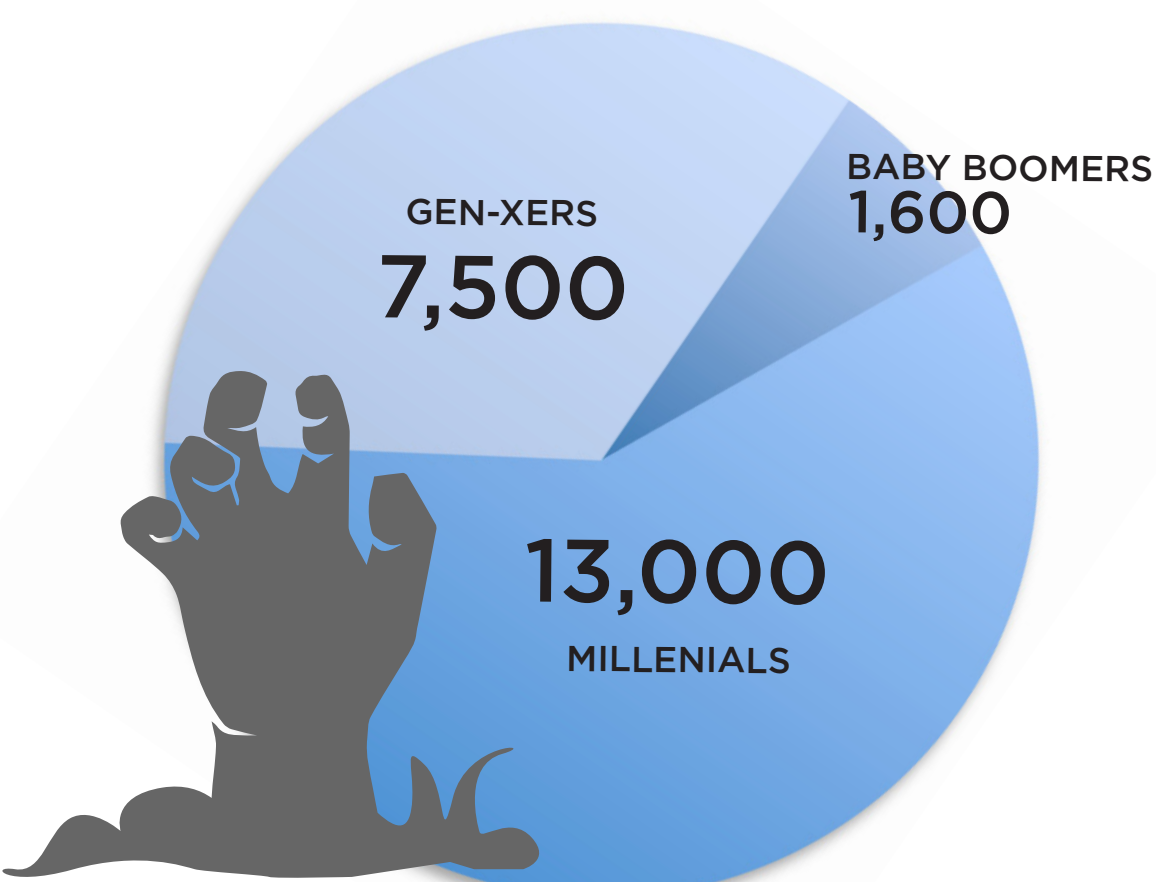

FACEBOOK USERS IN LANCASTER COUNTY

A SNAPSHOT OF WHAT THE DATA-COLLECTING GIANT KNOWS ABOUT COUNTY RESIDENTS 18+.

f 280,000
users in Lancaster County (18+)

55% FEMALES ♀ ♂ 45% MALES

89% have a mobile device

72k GARDENING

180k READING

26k MEDIATION

HOUSEHOLD INCOME

8.3%

\$30-40K

11%

\$40-50K

26.3%

\$50-75K

14.3%

\$75-100K

11.3%

\$100K +

WHO'S LOVING THE WALKING DEAD???

140k COUPON USERS

72k FOOTBALL FANS

13k WATCH TV SHOWS ABOUT TRAVEL

43k HIGH END RETAIL SHOPPERS

BEHAVIORS

Sources:
<https://www.facebook.com/ads/audience-insights/>
<https://www.facebook.com/ads/manager/audiences/>
<http://www.census.gov/quickfacts/table/AGE275210/42071>
 January 2017